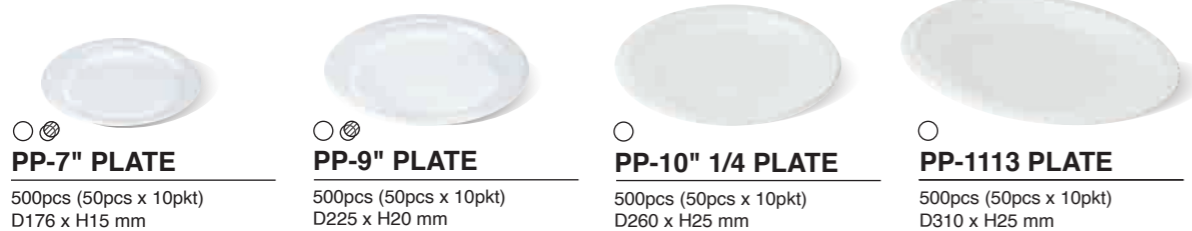

OP-C120D
1000pcs (50pcs x 20pkt)
D120 x H47 mm

PP

PLATE, BOWL & LUNCH BOX

-  Transparent
-  White
-  Black & Transparent

Application

PLATE

PP-7" PLATE
500pcs (50pcs x 10pkt)
D176 x H15 mm

PP-9" PLATE
500pcs (50pcs x 10pkt)
D225 x H20 mm