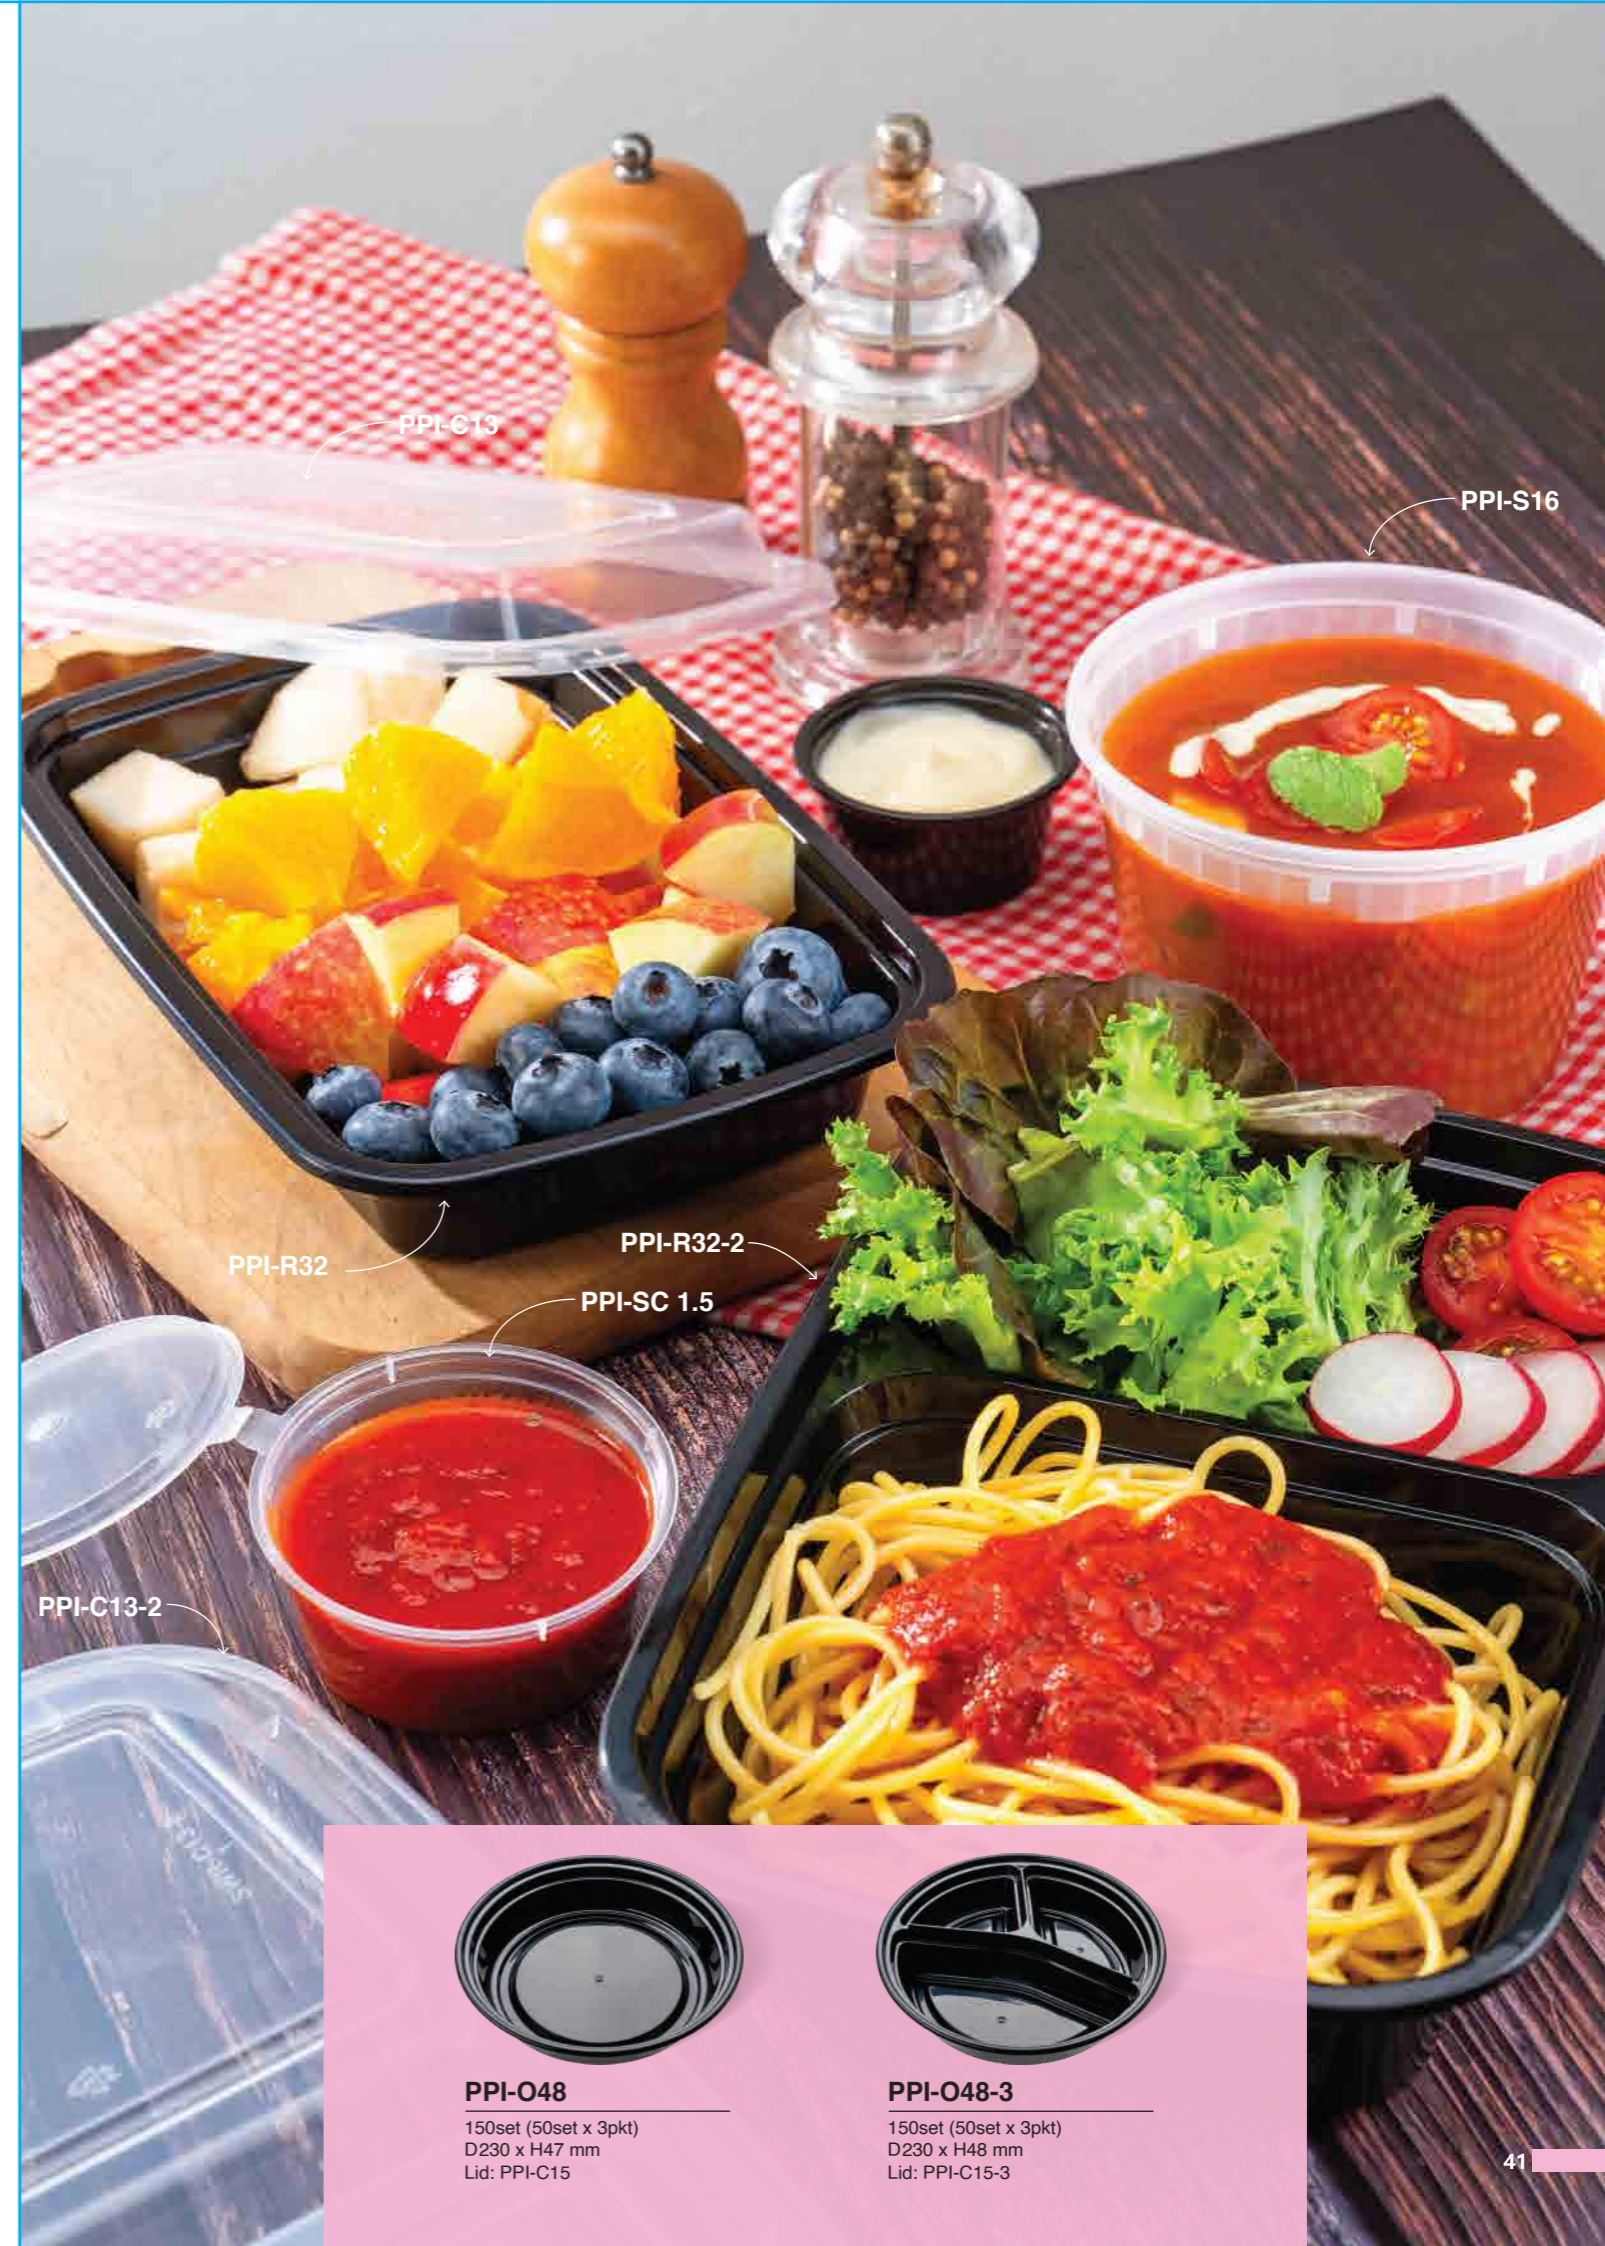

Application

SOUP BOWL SERIES

BOWL SERIES

PPI-O48
 150set (50set x 3pkt)
 D230 x H47 mm
 Lid: PPI-C15

PPI-O48-3
 150set (50set x 3pkt)
 D230 x H48 mm
 Lid: PPI-C15-3

PPI

CONTAINER (US)

Application